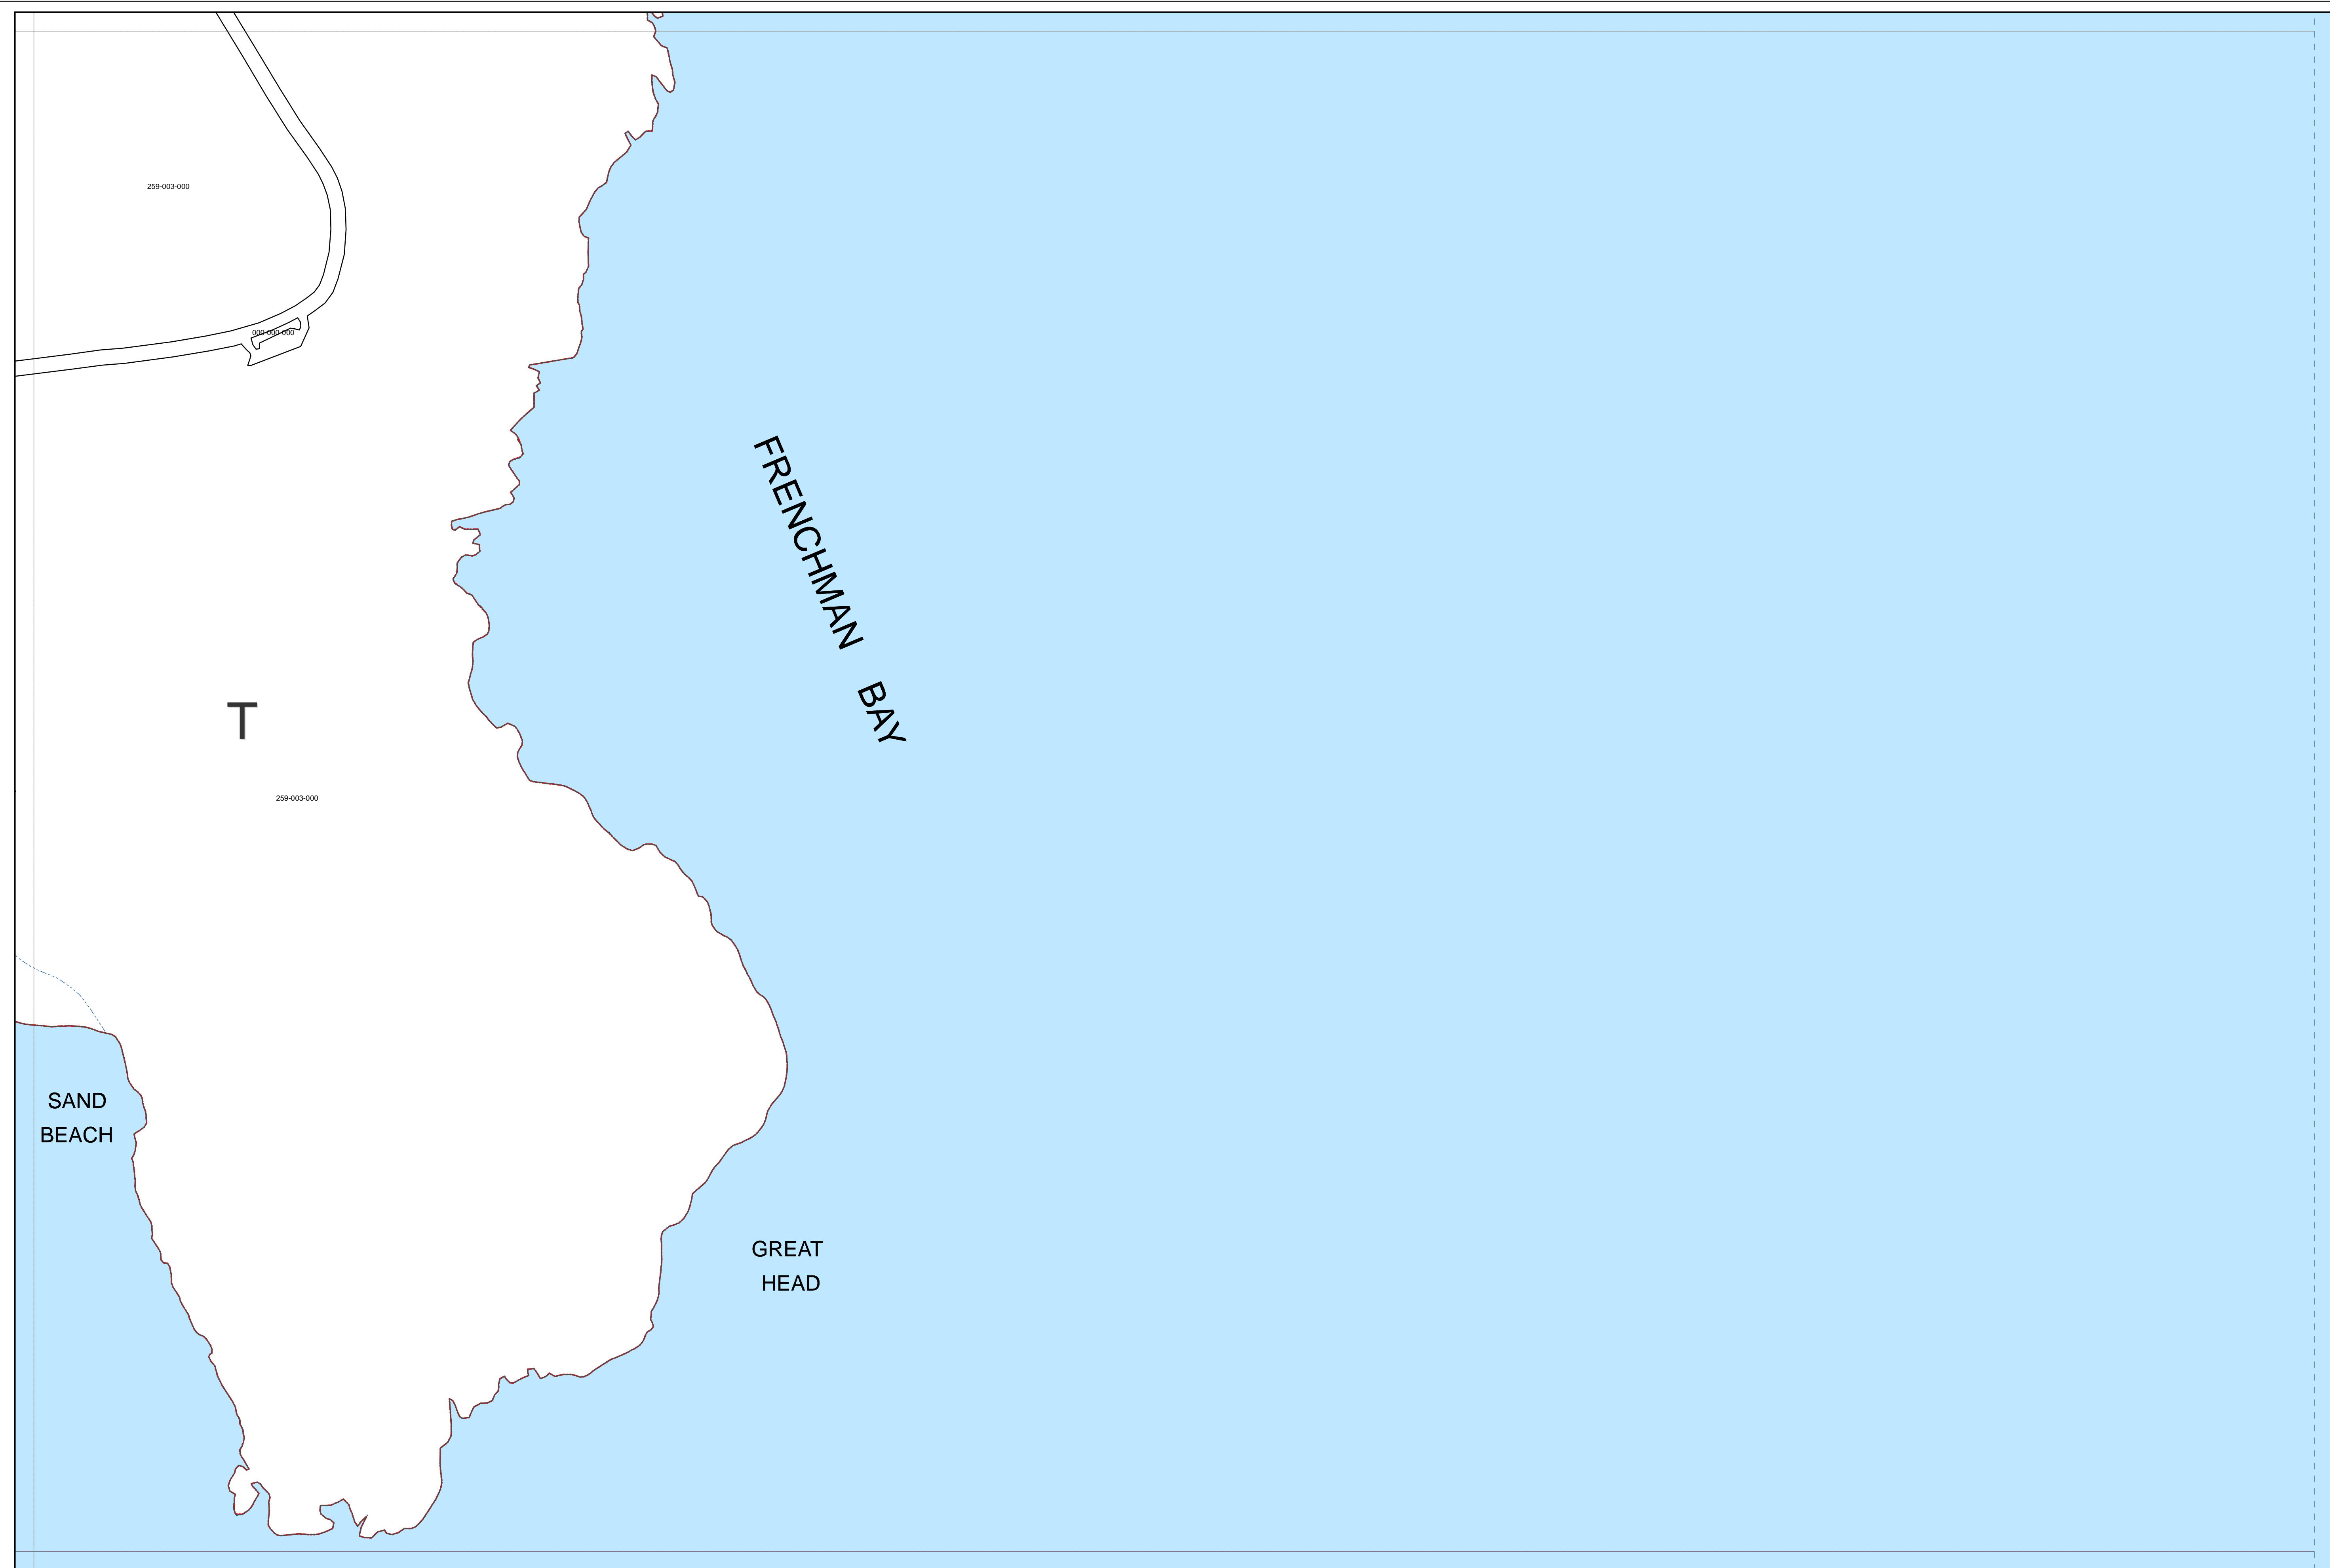

TOWN OF
BAR HARBOR
HANCOCK CO.
MAINE

LEGEND

1. Parcel Boundary
   - Right of Way
   - Historical Parcel Line
   - Stream
   - Lake or Pond
   - Building
   - Match Line
   - Zoning District Boundary
   - 911 Property Address
2. **FEMA DISTRICT**

A	VE
AE	X

LOCATION

DISCLAIMER

Printed: 4/1/2011