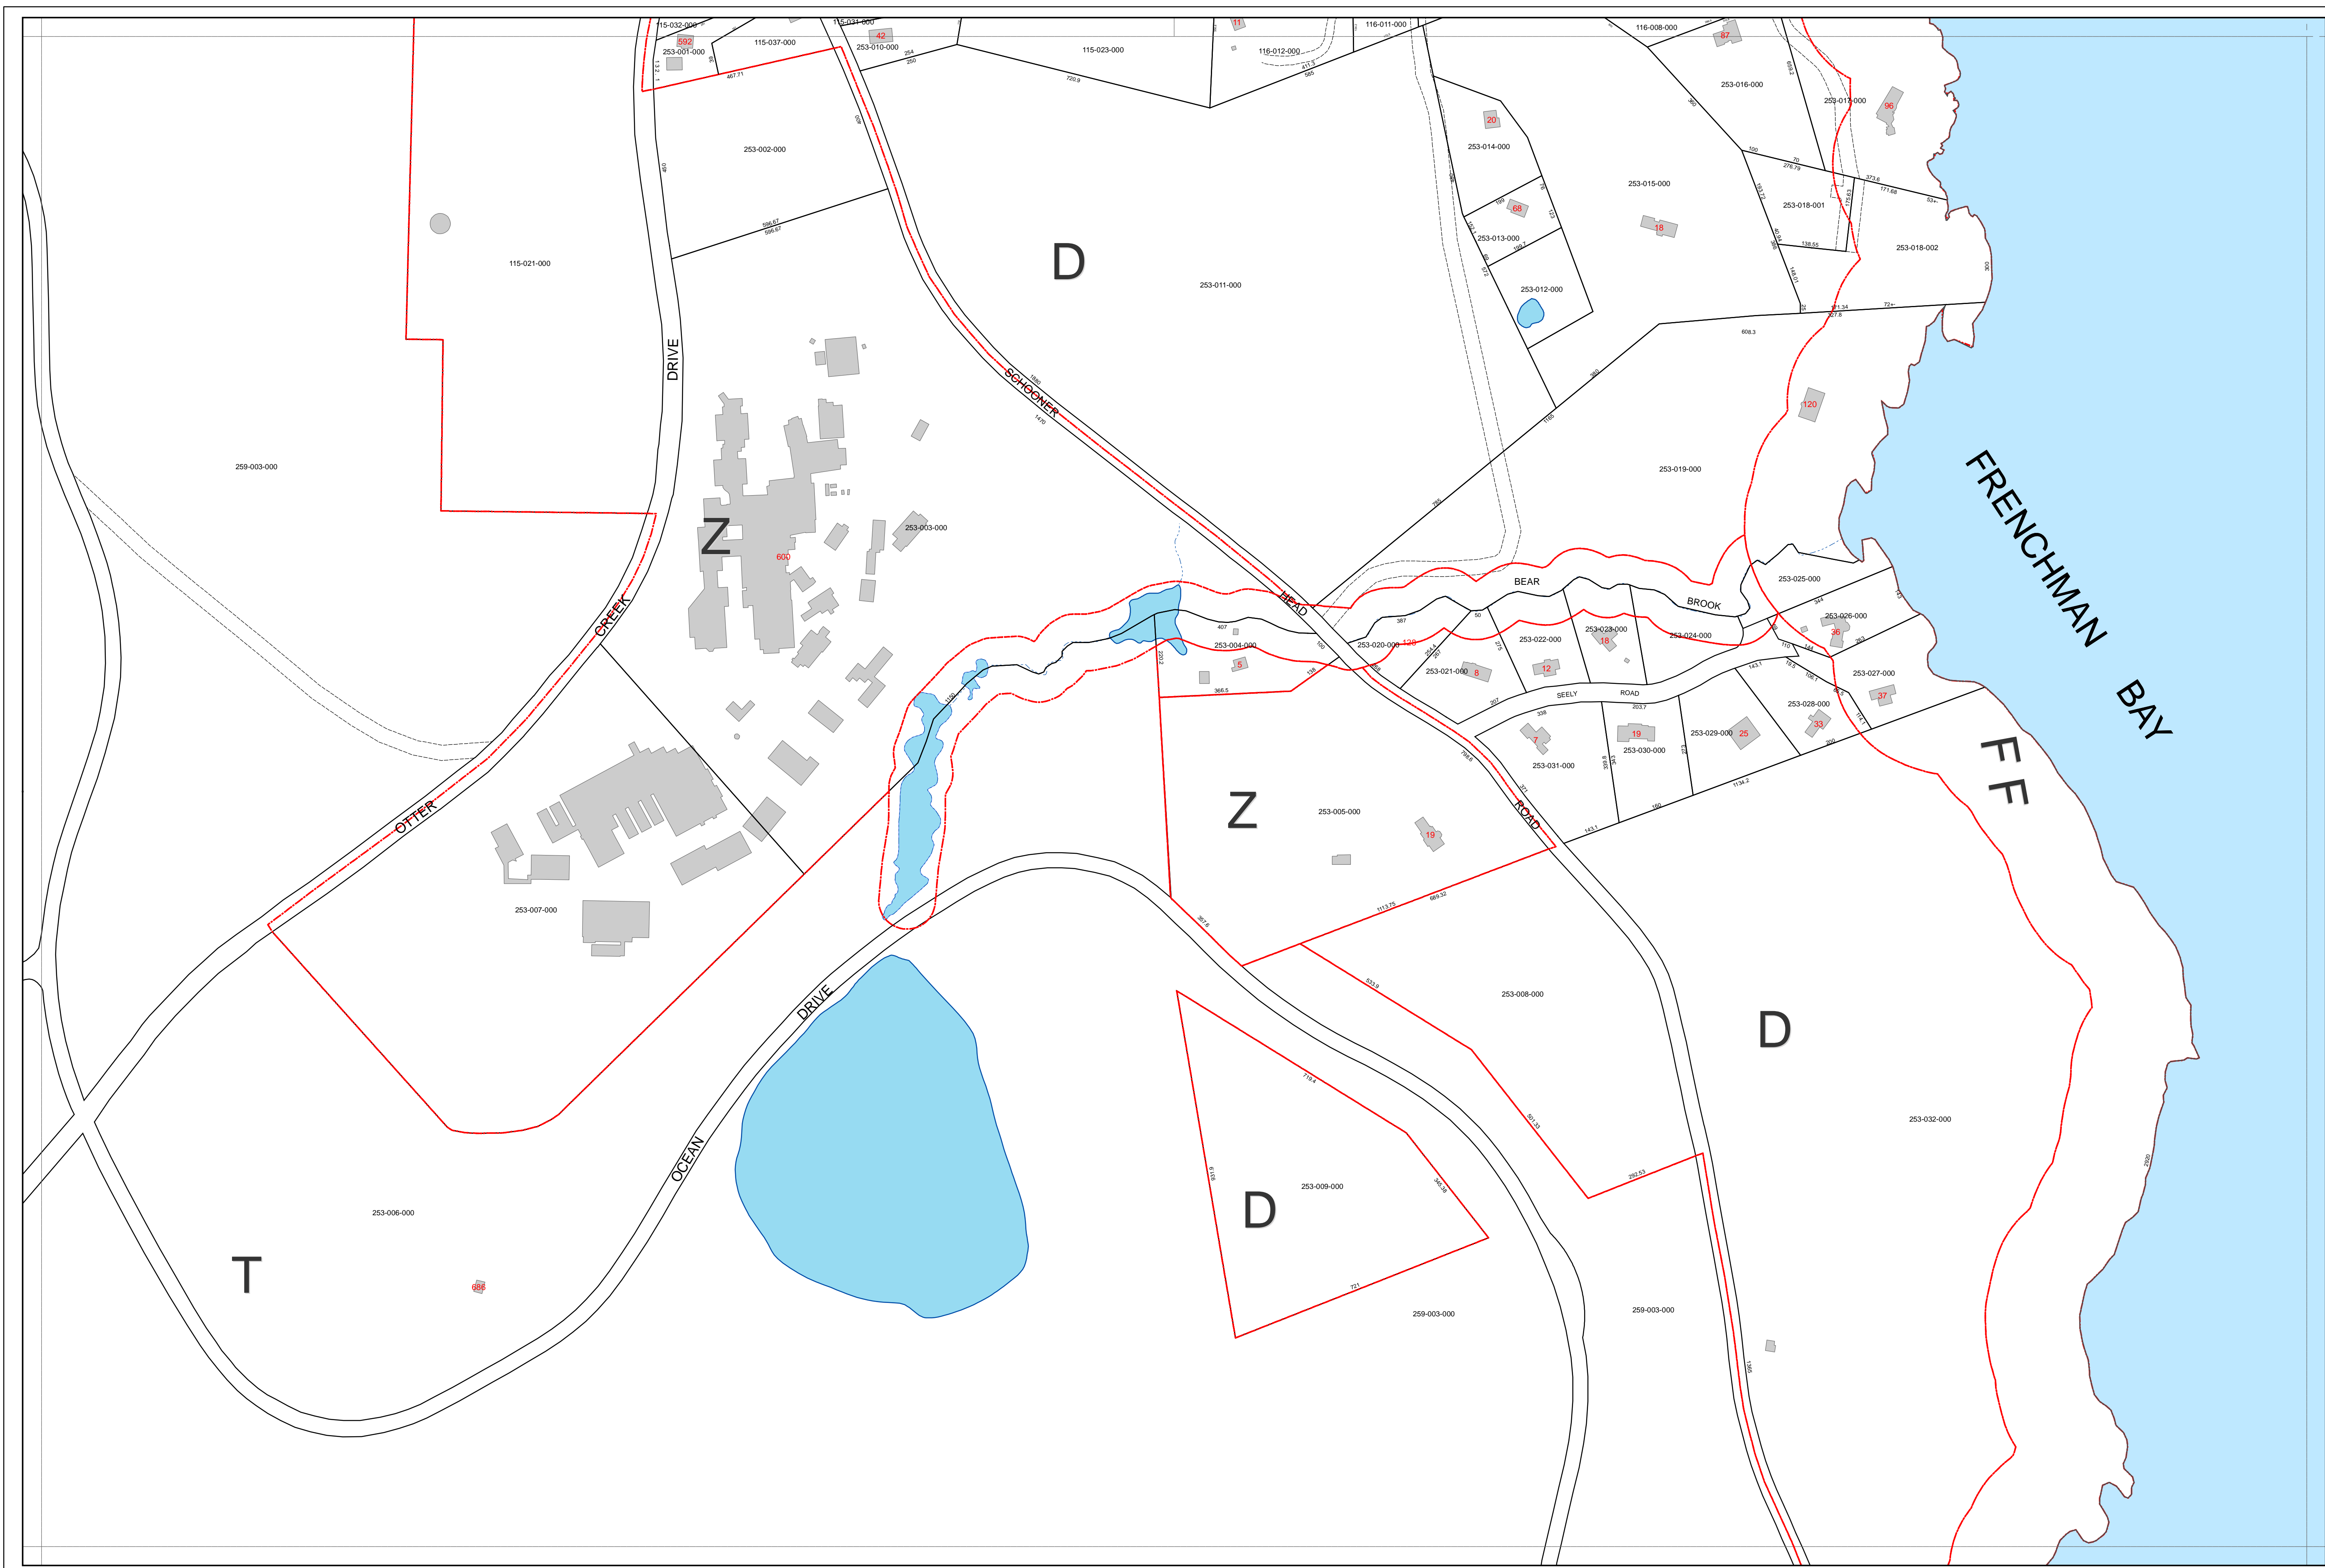

TOWN OF  
BAR HARBOR  
HANCOCK CO.  
MAINE

LEGEND

- Parcel Boundary
  - Right of Way
  - Historical Parcel Line
  - Stream
  - Lake or Pond
  - Building
  - Match Line
  - Zoning District Boundry
  - 911 Property Address
- FEMA DISTRICT**
- |  |    |  |    |
|--|----|--|----|
|  | A  |  | VE |
|  | AE |  | X  |

LOCATION

DISCLAIMER

Tax maps are compiled from aerial photography, existing surveys, deeds, and landowner's descriptions. They are to be used for assessment purposes only, and not for conveyance.

Printed: 4/1/2011