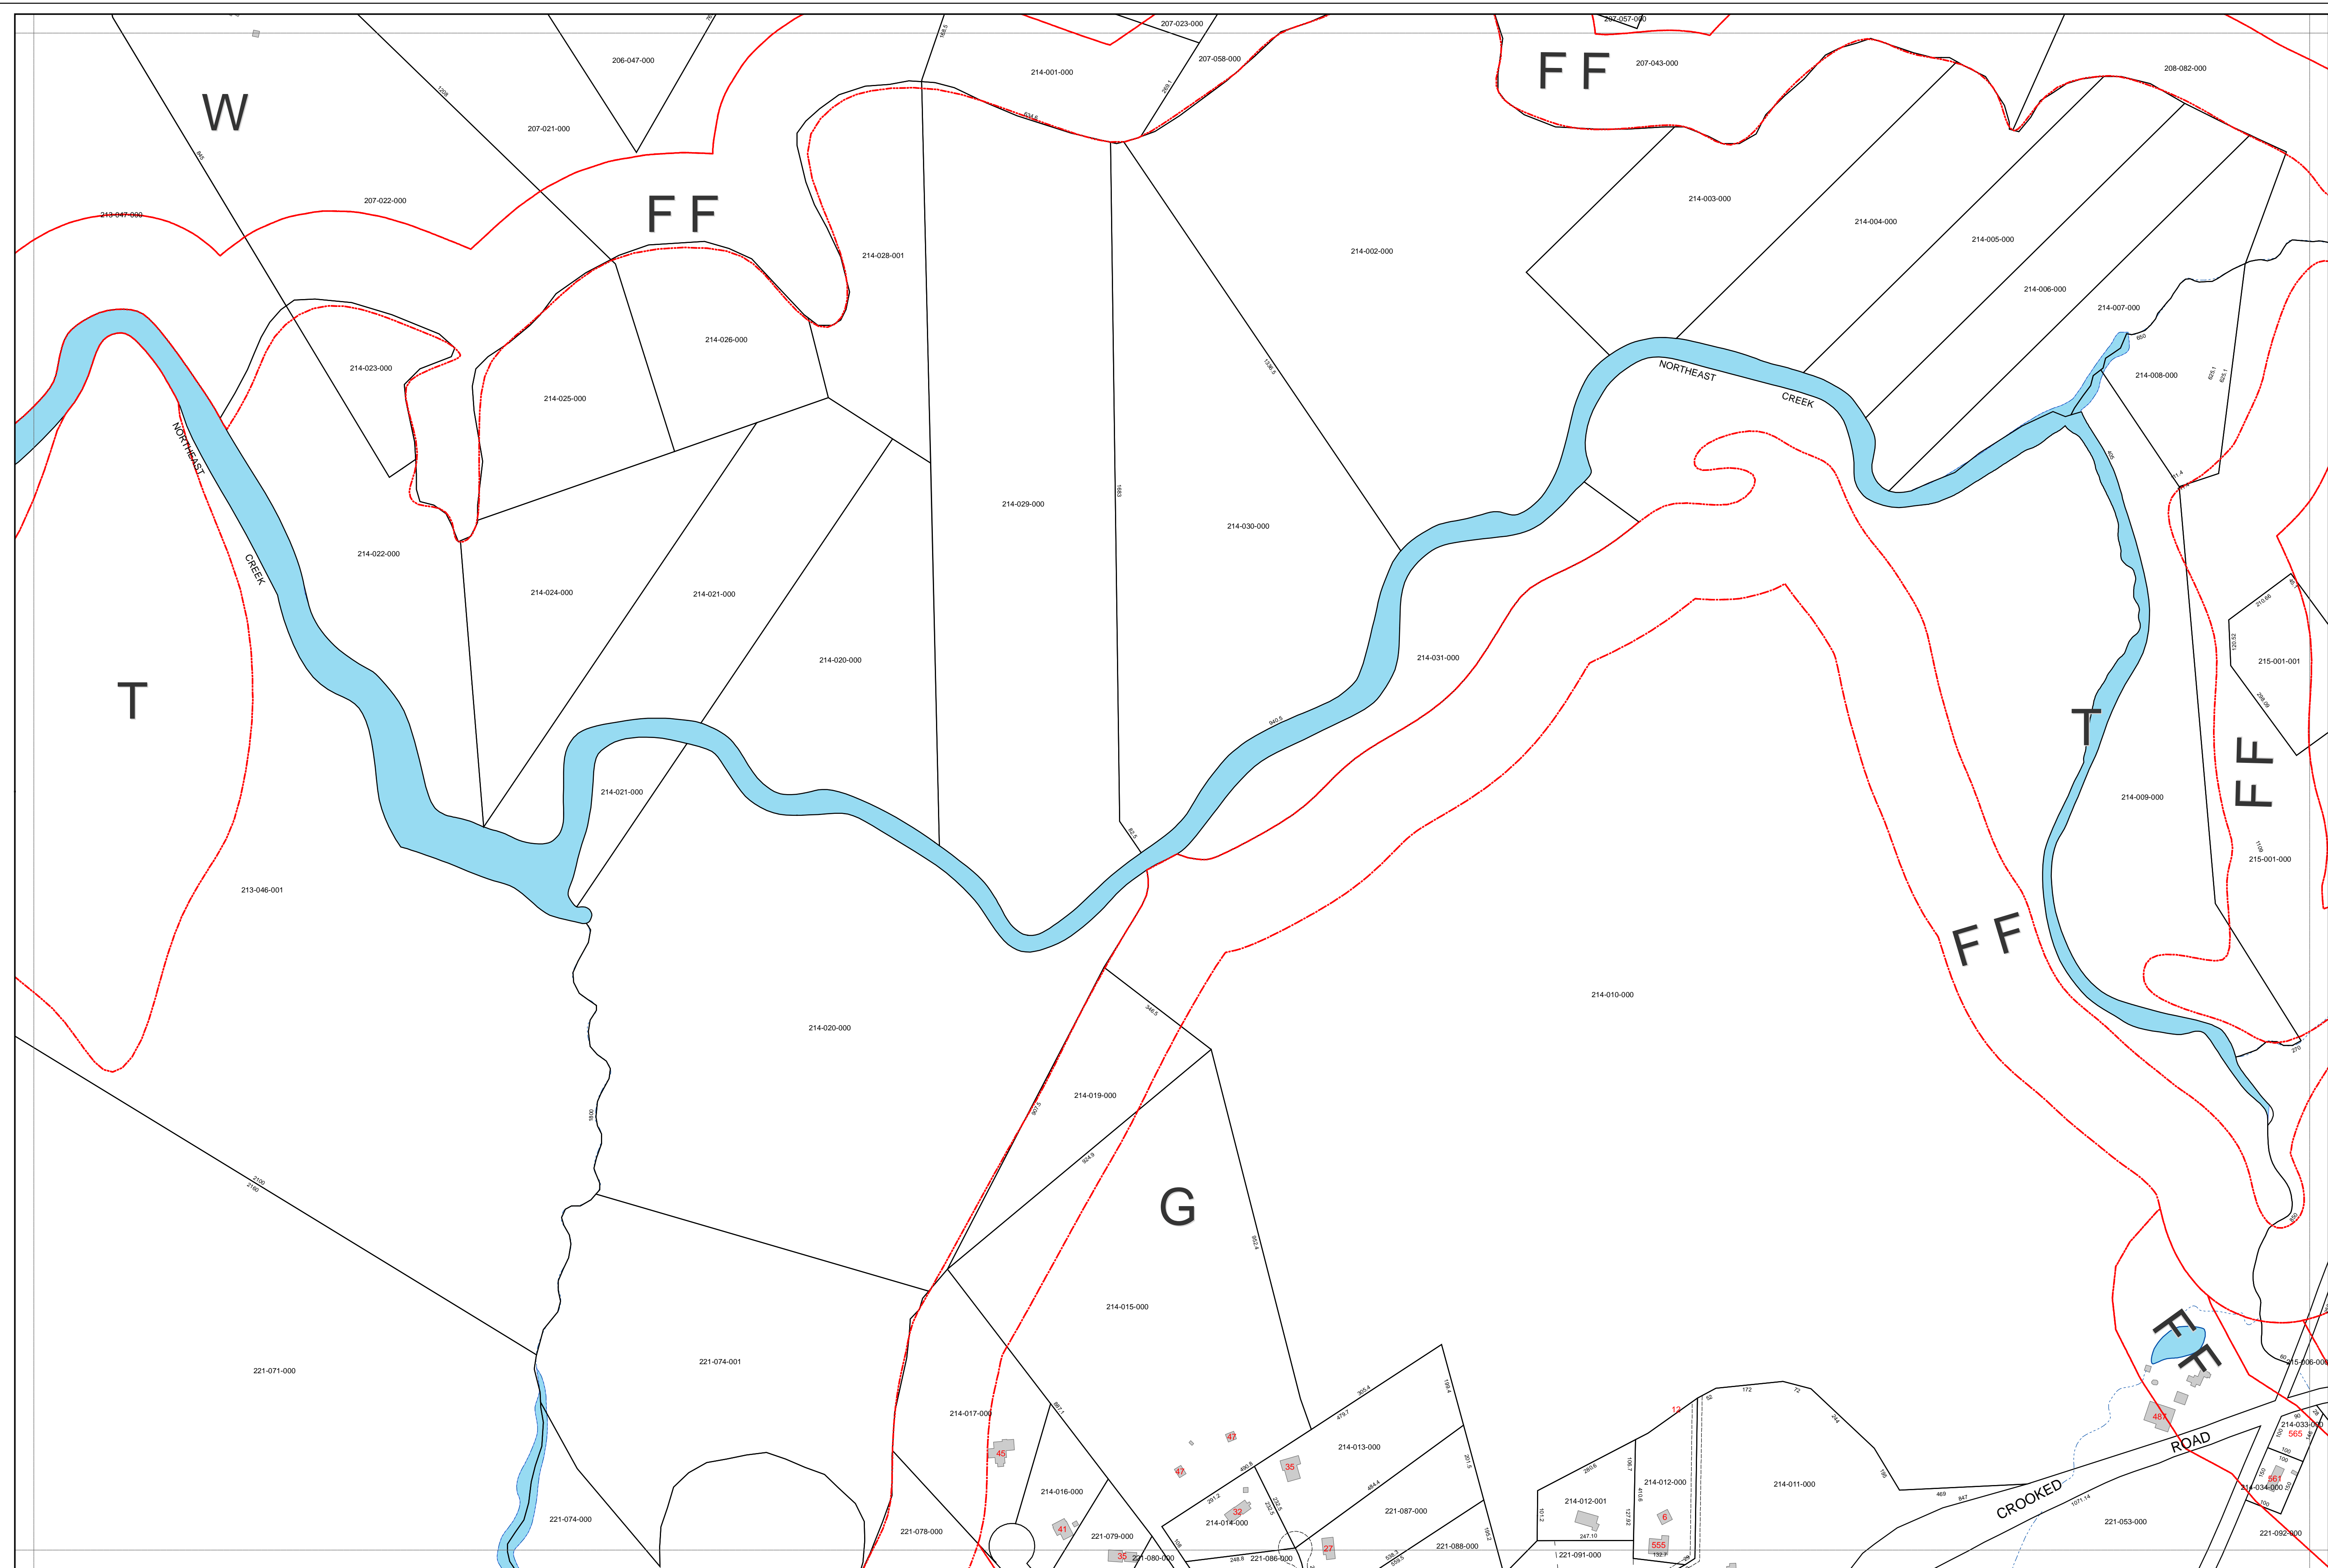

TOWN OF BAR HARBOR
HANCOCK CO. MAINE

LEGEND

1. Parcel Boundary
   - Right of Way
   - Historical Parcel Line
   - Stream
   - Lake or Pond
   - Building
   - Match Line
   - Zoning District Boundry
   - 911 Property Address
2. **FEMA DISTRICT**

	A		VE
	AE		X

LOCATION

DISCLAIMER

Printed: 4/1/2011