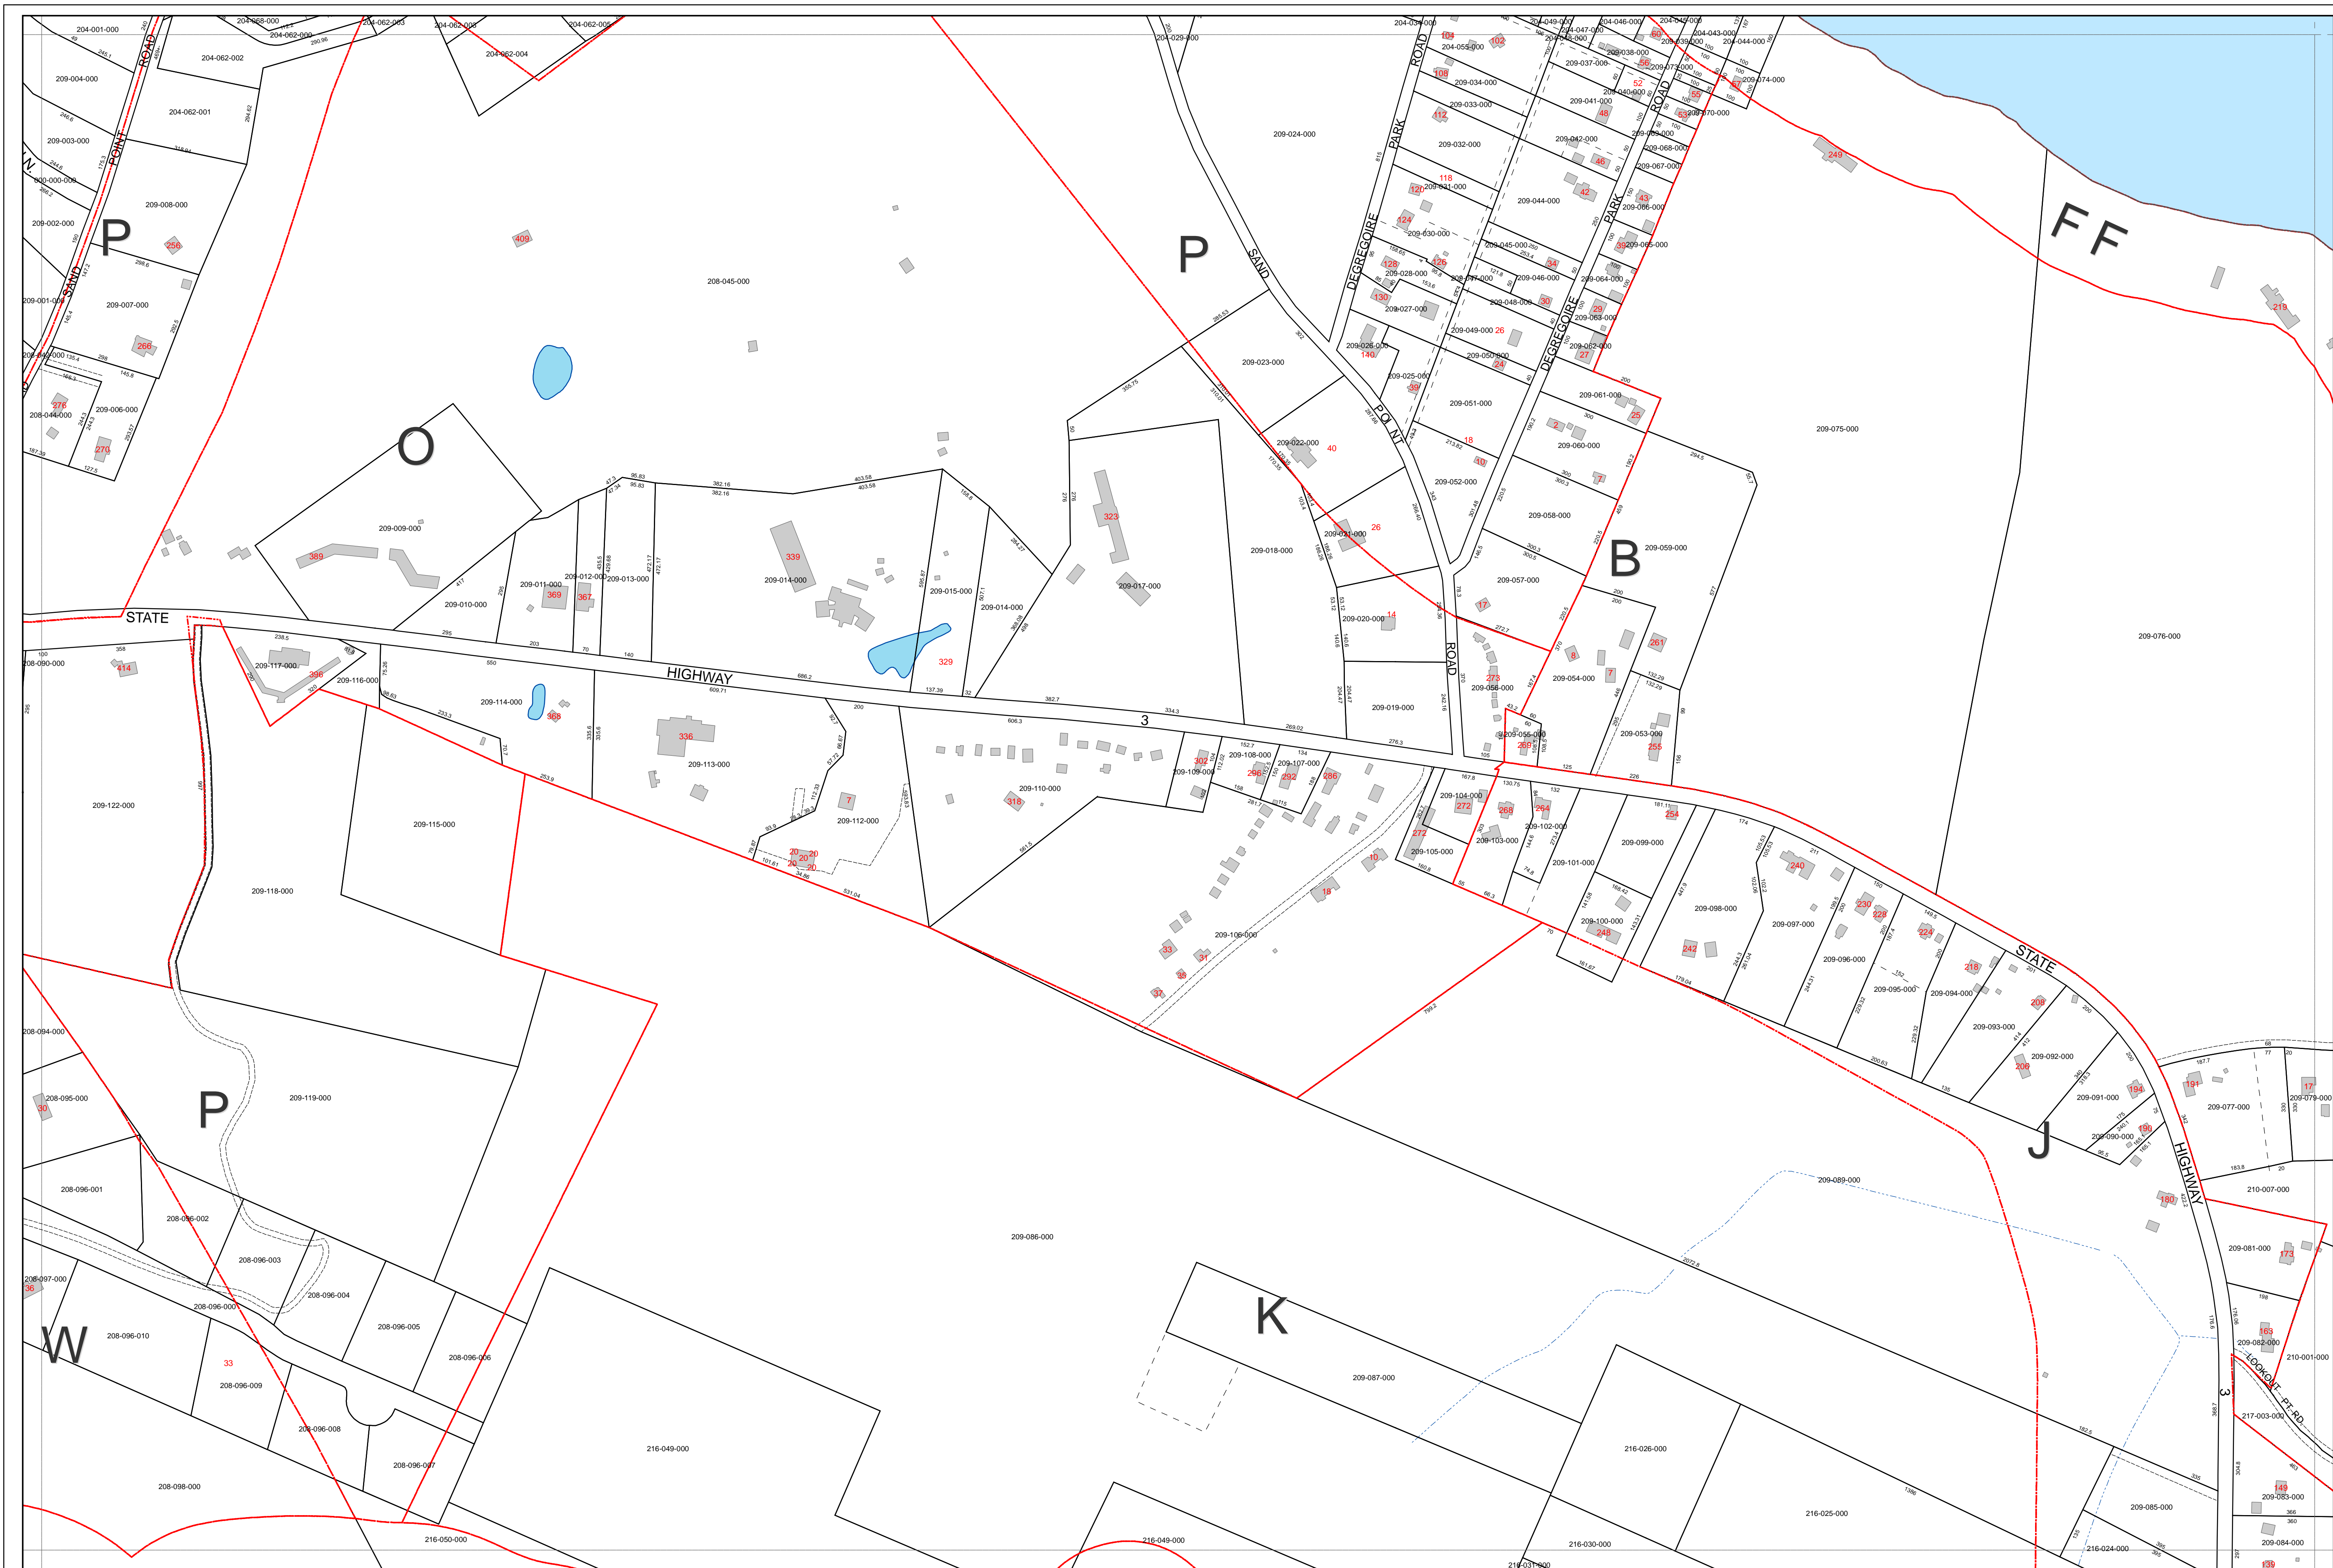

TOWN OF
BAR HARBOR
HANCOCK CO.
MAINE

LEGEND

- Parcel Boundary
- Right of Way
- Historical Parcel Line
- Stream
- Lake or Pond
- Building
- Match Line
- Zoning District Boundry
- 911 Property Address
- **FEMA DISTRICT**
- A
- VE
- AE
- X

LOCATION

DISCLAIMER