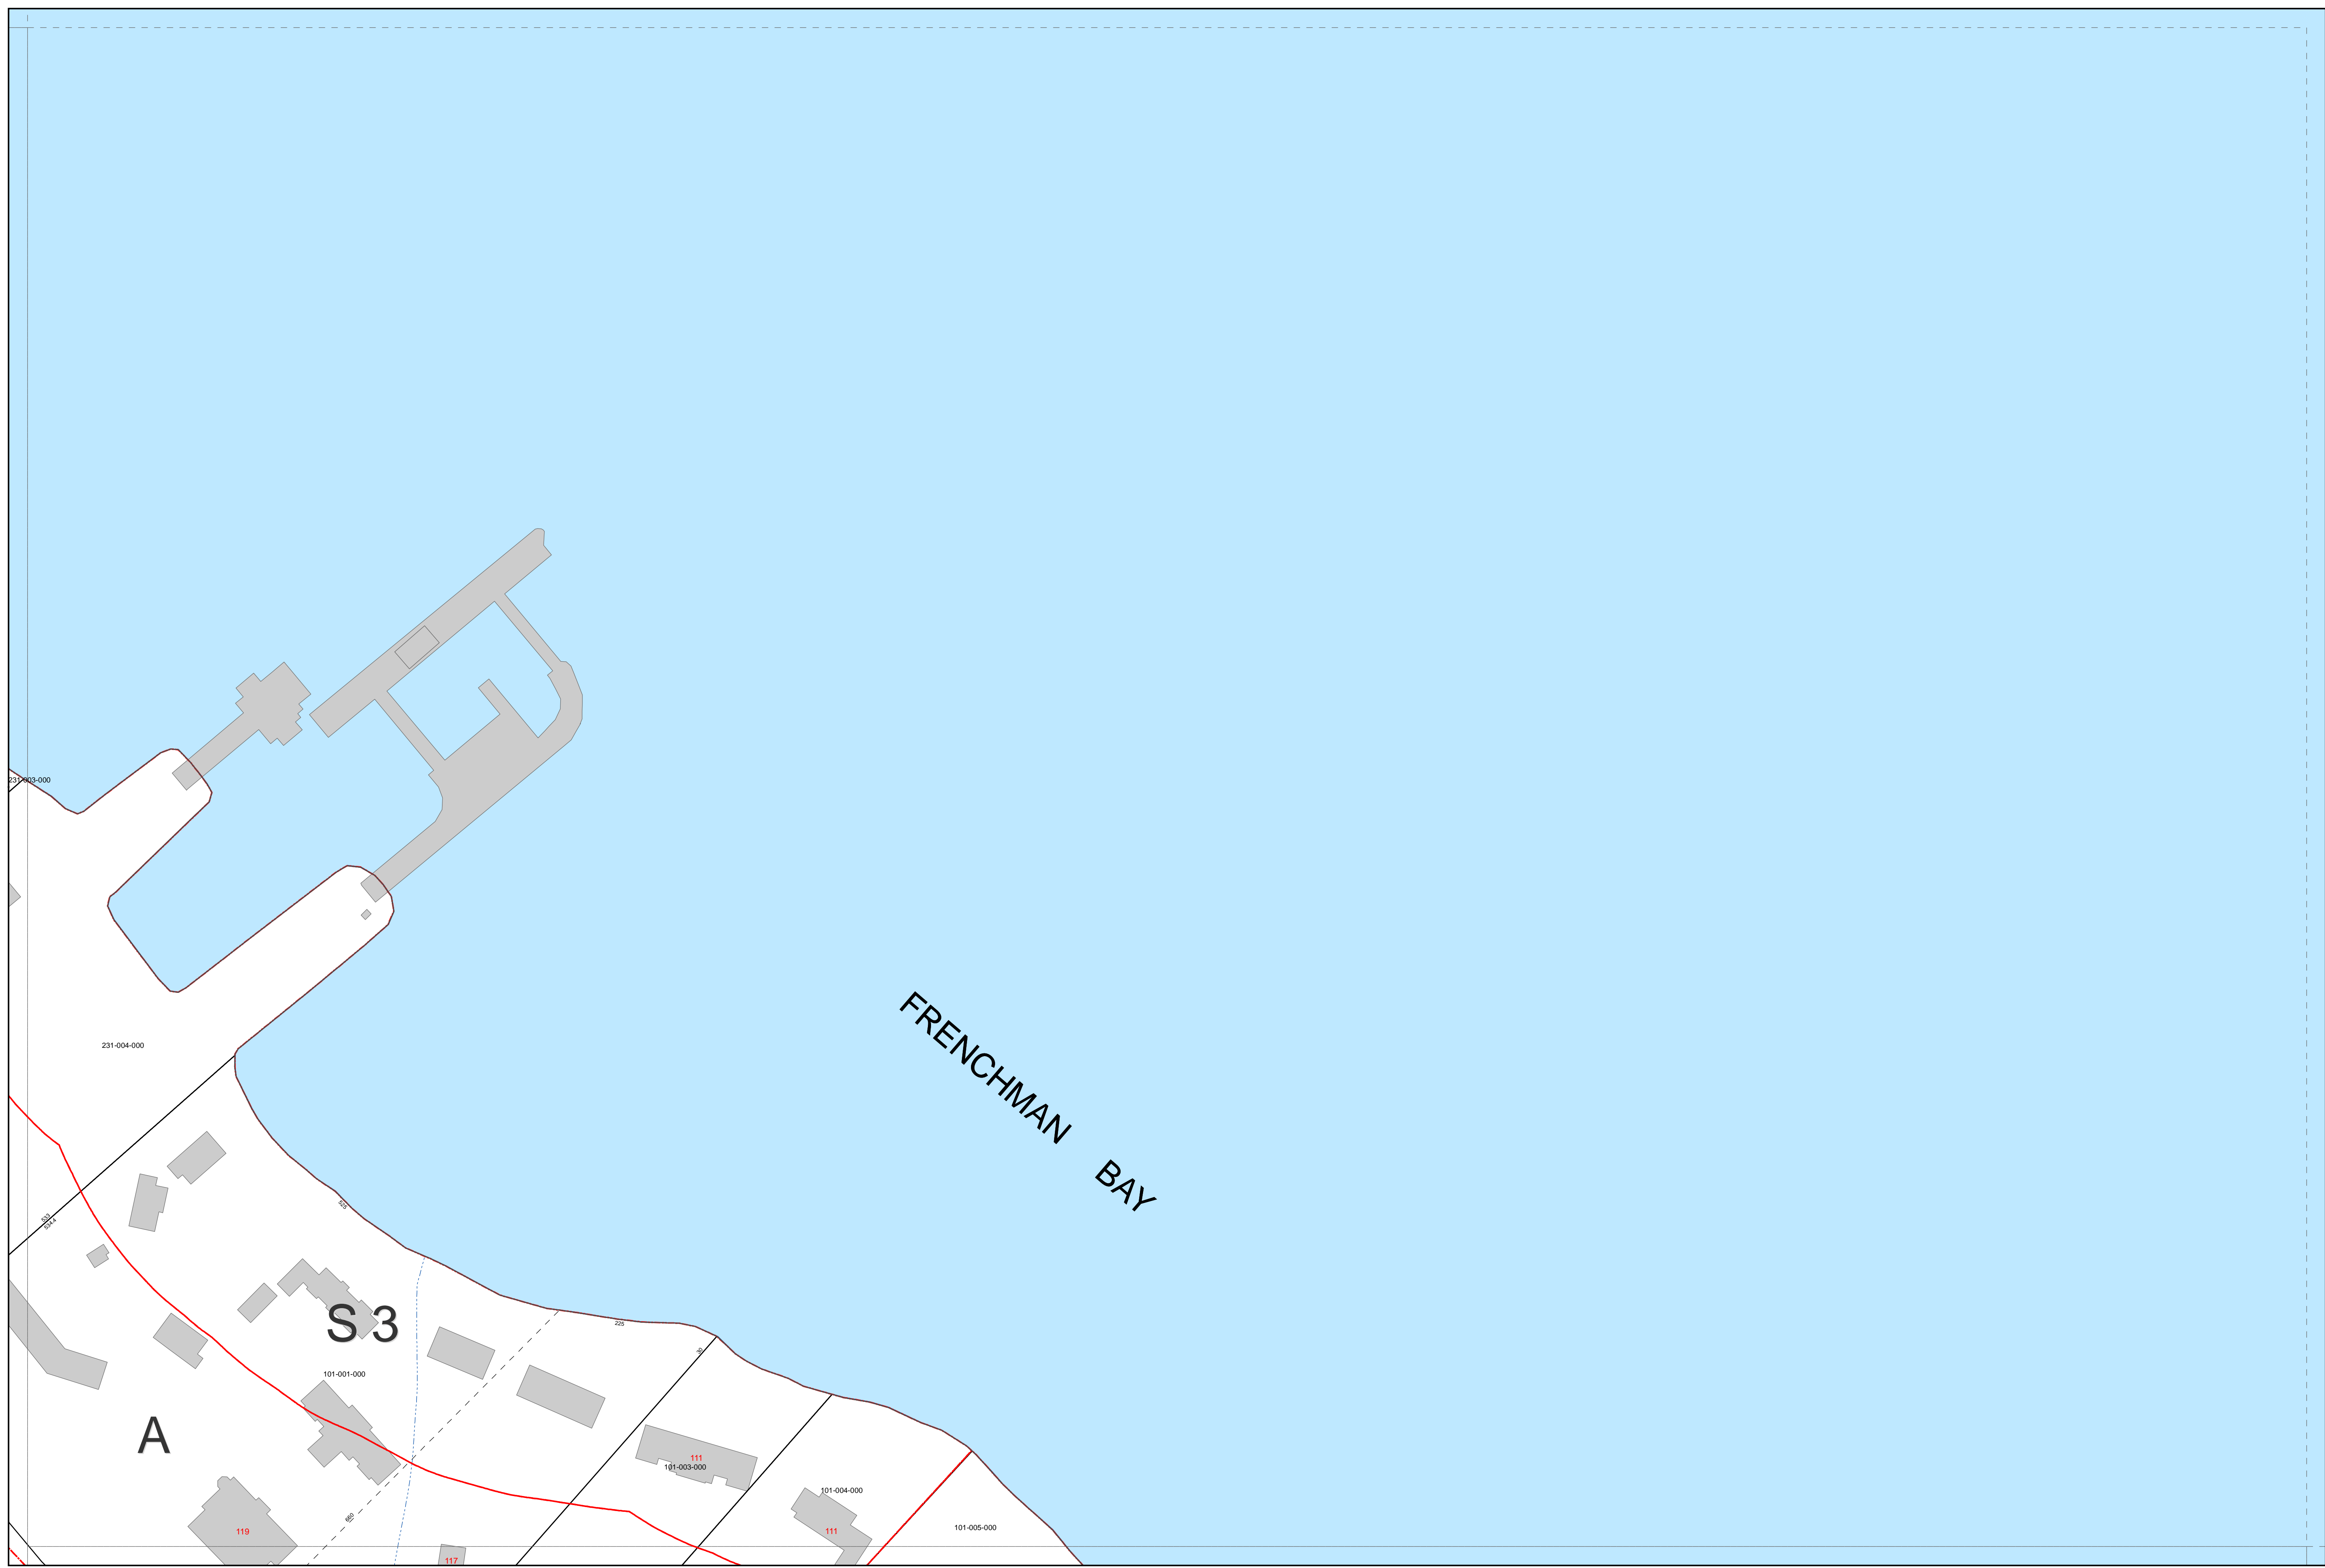

TOWN OF
BAR HARBOR
HANCOCK CO.
MAINE

LEGEND

1. Parcel Boundary
   - Right of Way
   - Historical Parcel Line
   - Stream
   - Lake or Pond
   - Building
   - Match Line
   - Zoning District Boundry
   - 911 Property Address
2. **FEMA DISTRICT**

A	VE
AE	X

LOCATION

DISCLAIMER

Printed: 4/1/2011