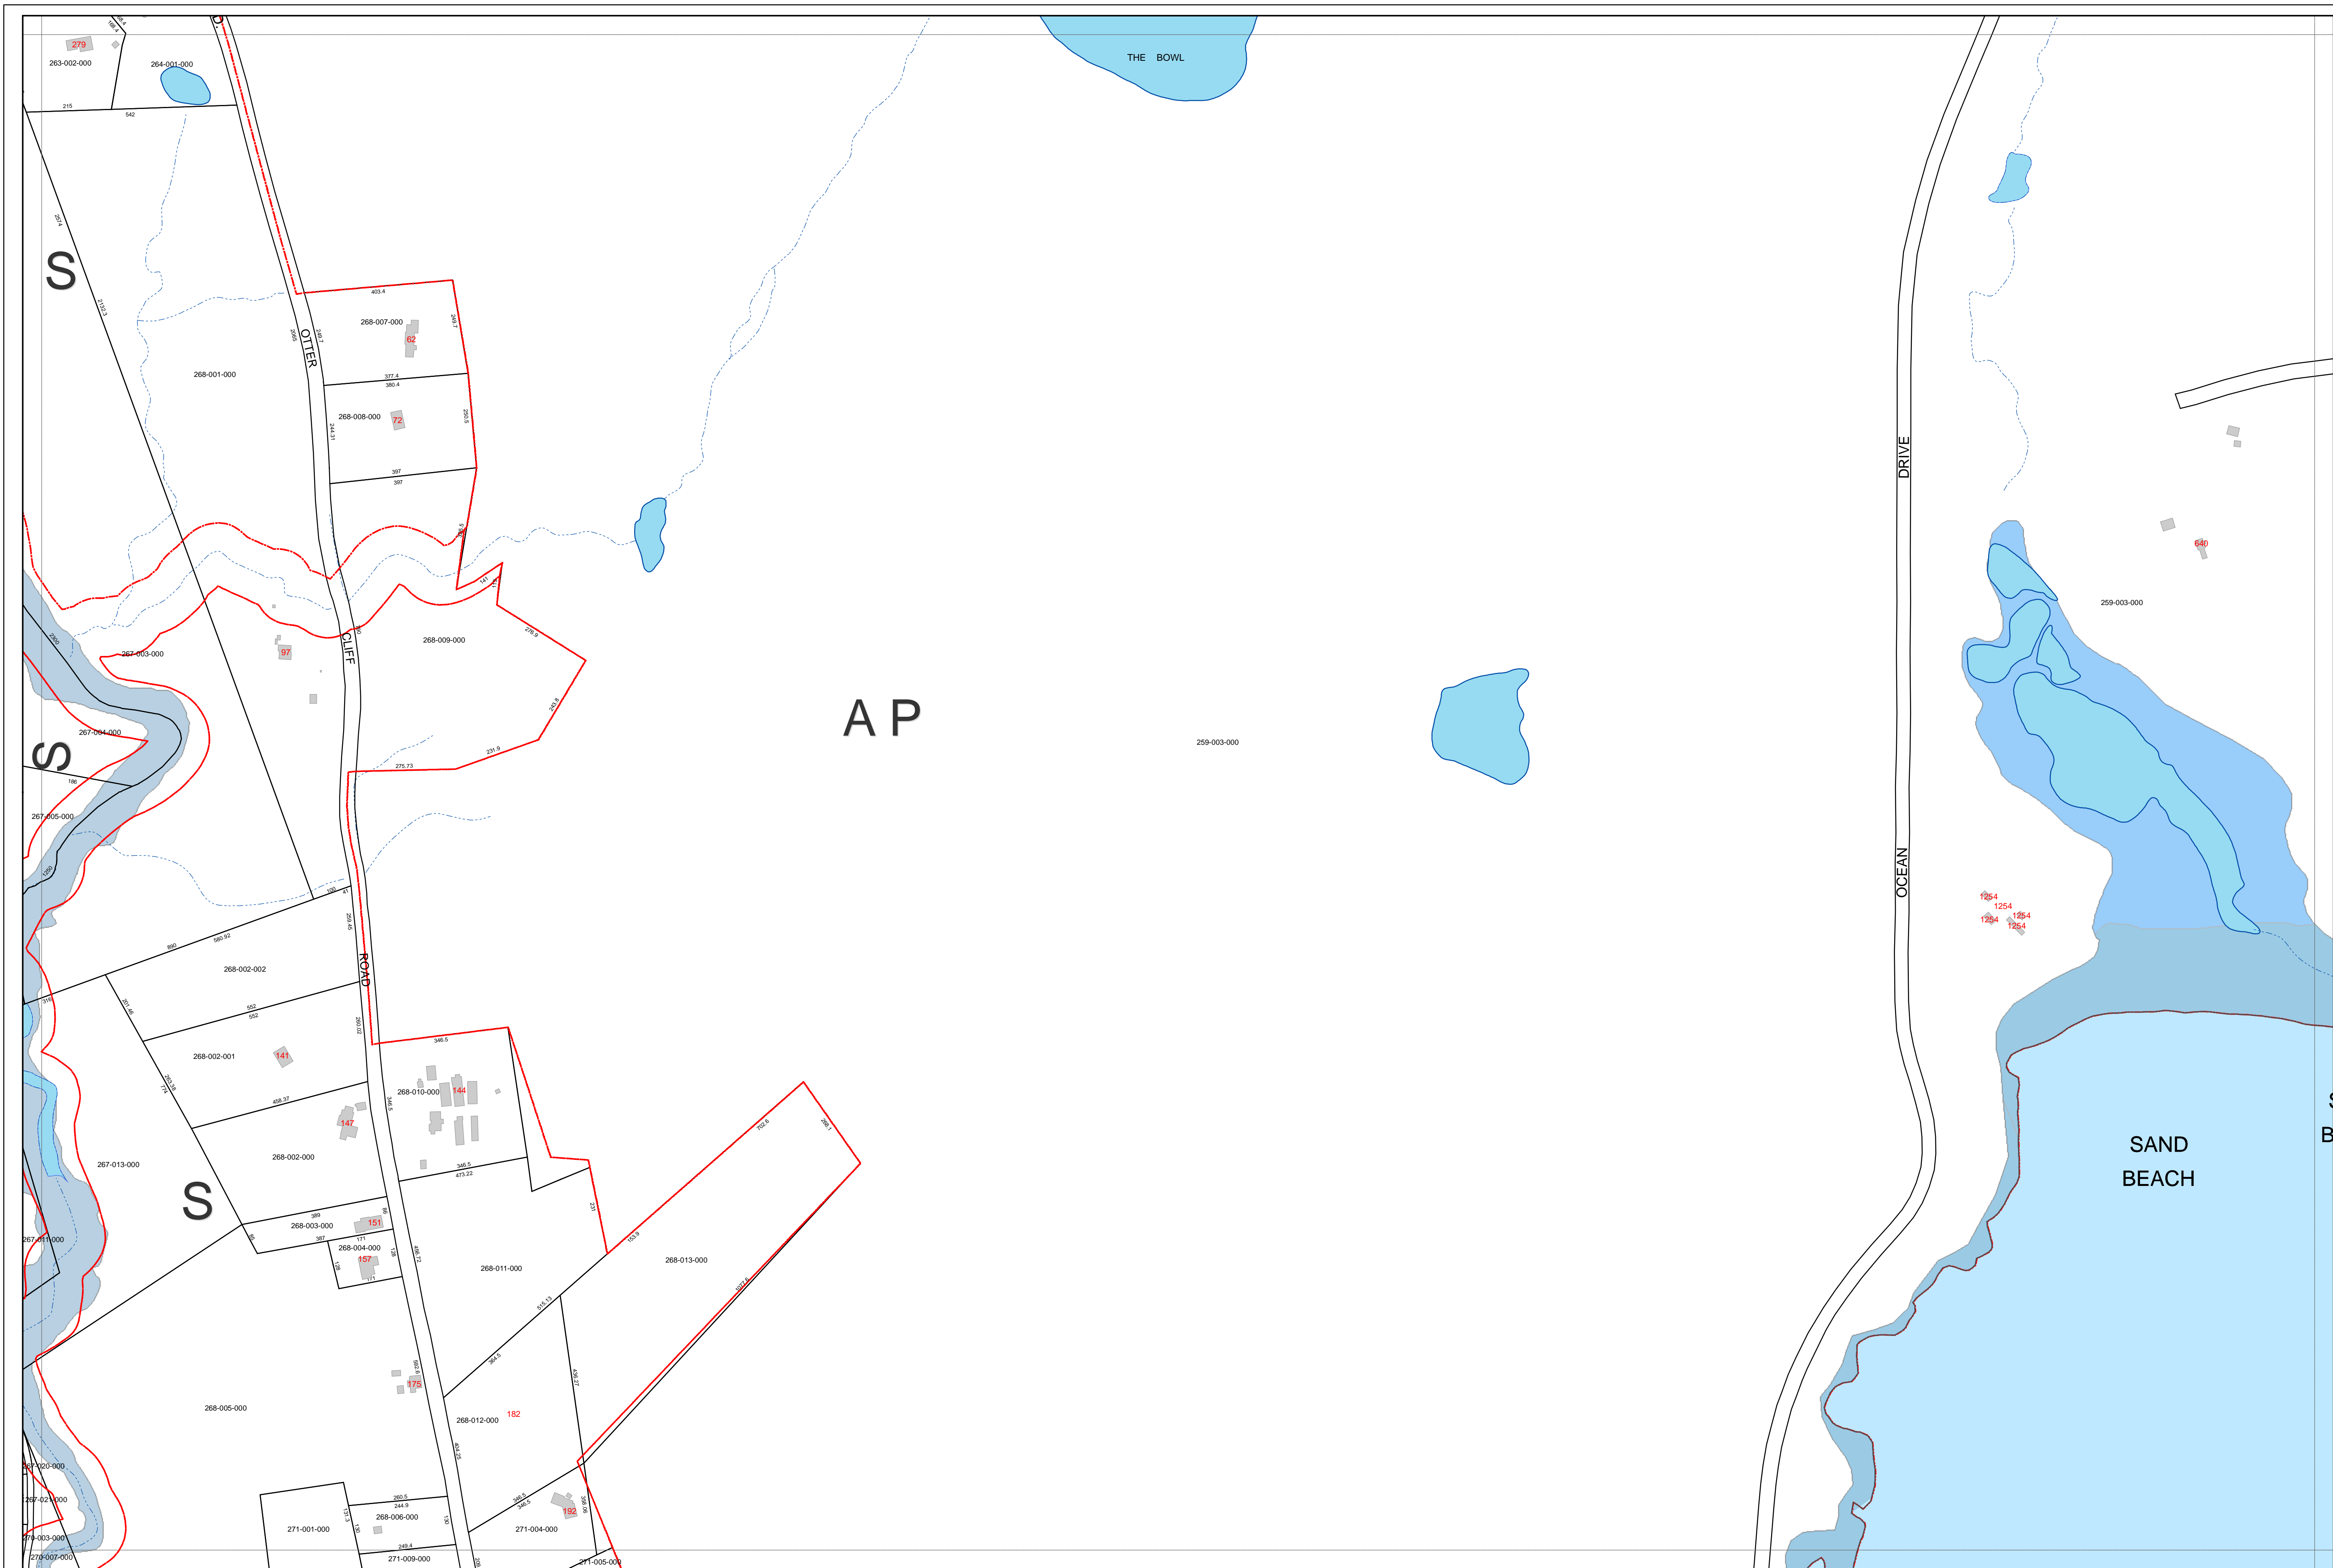

TOWN OF BAR HARBOR
HANCOCK CO. MAINE

LEGEND

1. Parcel Boundary
   - Right of Way
   - Historical Parcel Line
   - Stream
   - Lake or Pond
   - Building
   - Match Line
   - Zoning District Boundary
   - 911 Property Address
2. **FEMA DISTRICT**
3. A
   - VE
   - AE
   - X

LOCATION

DISCLAIMER

2019
268