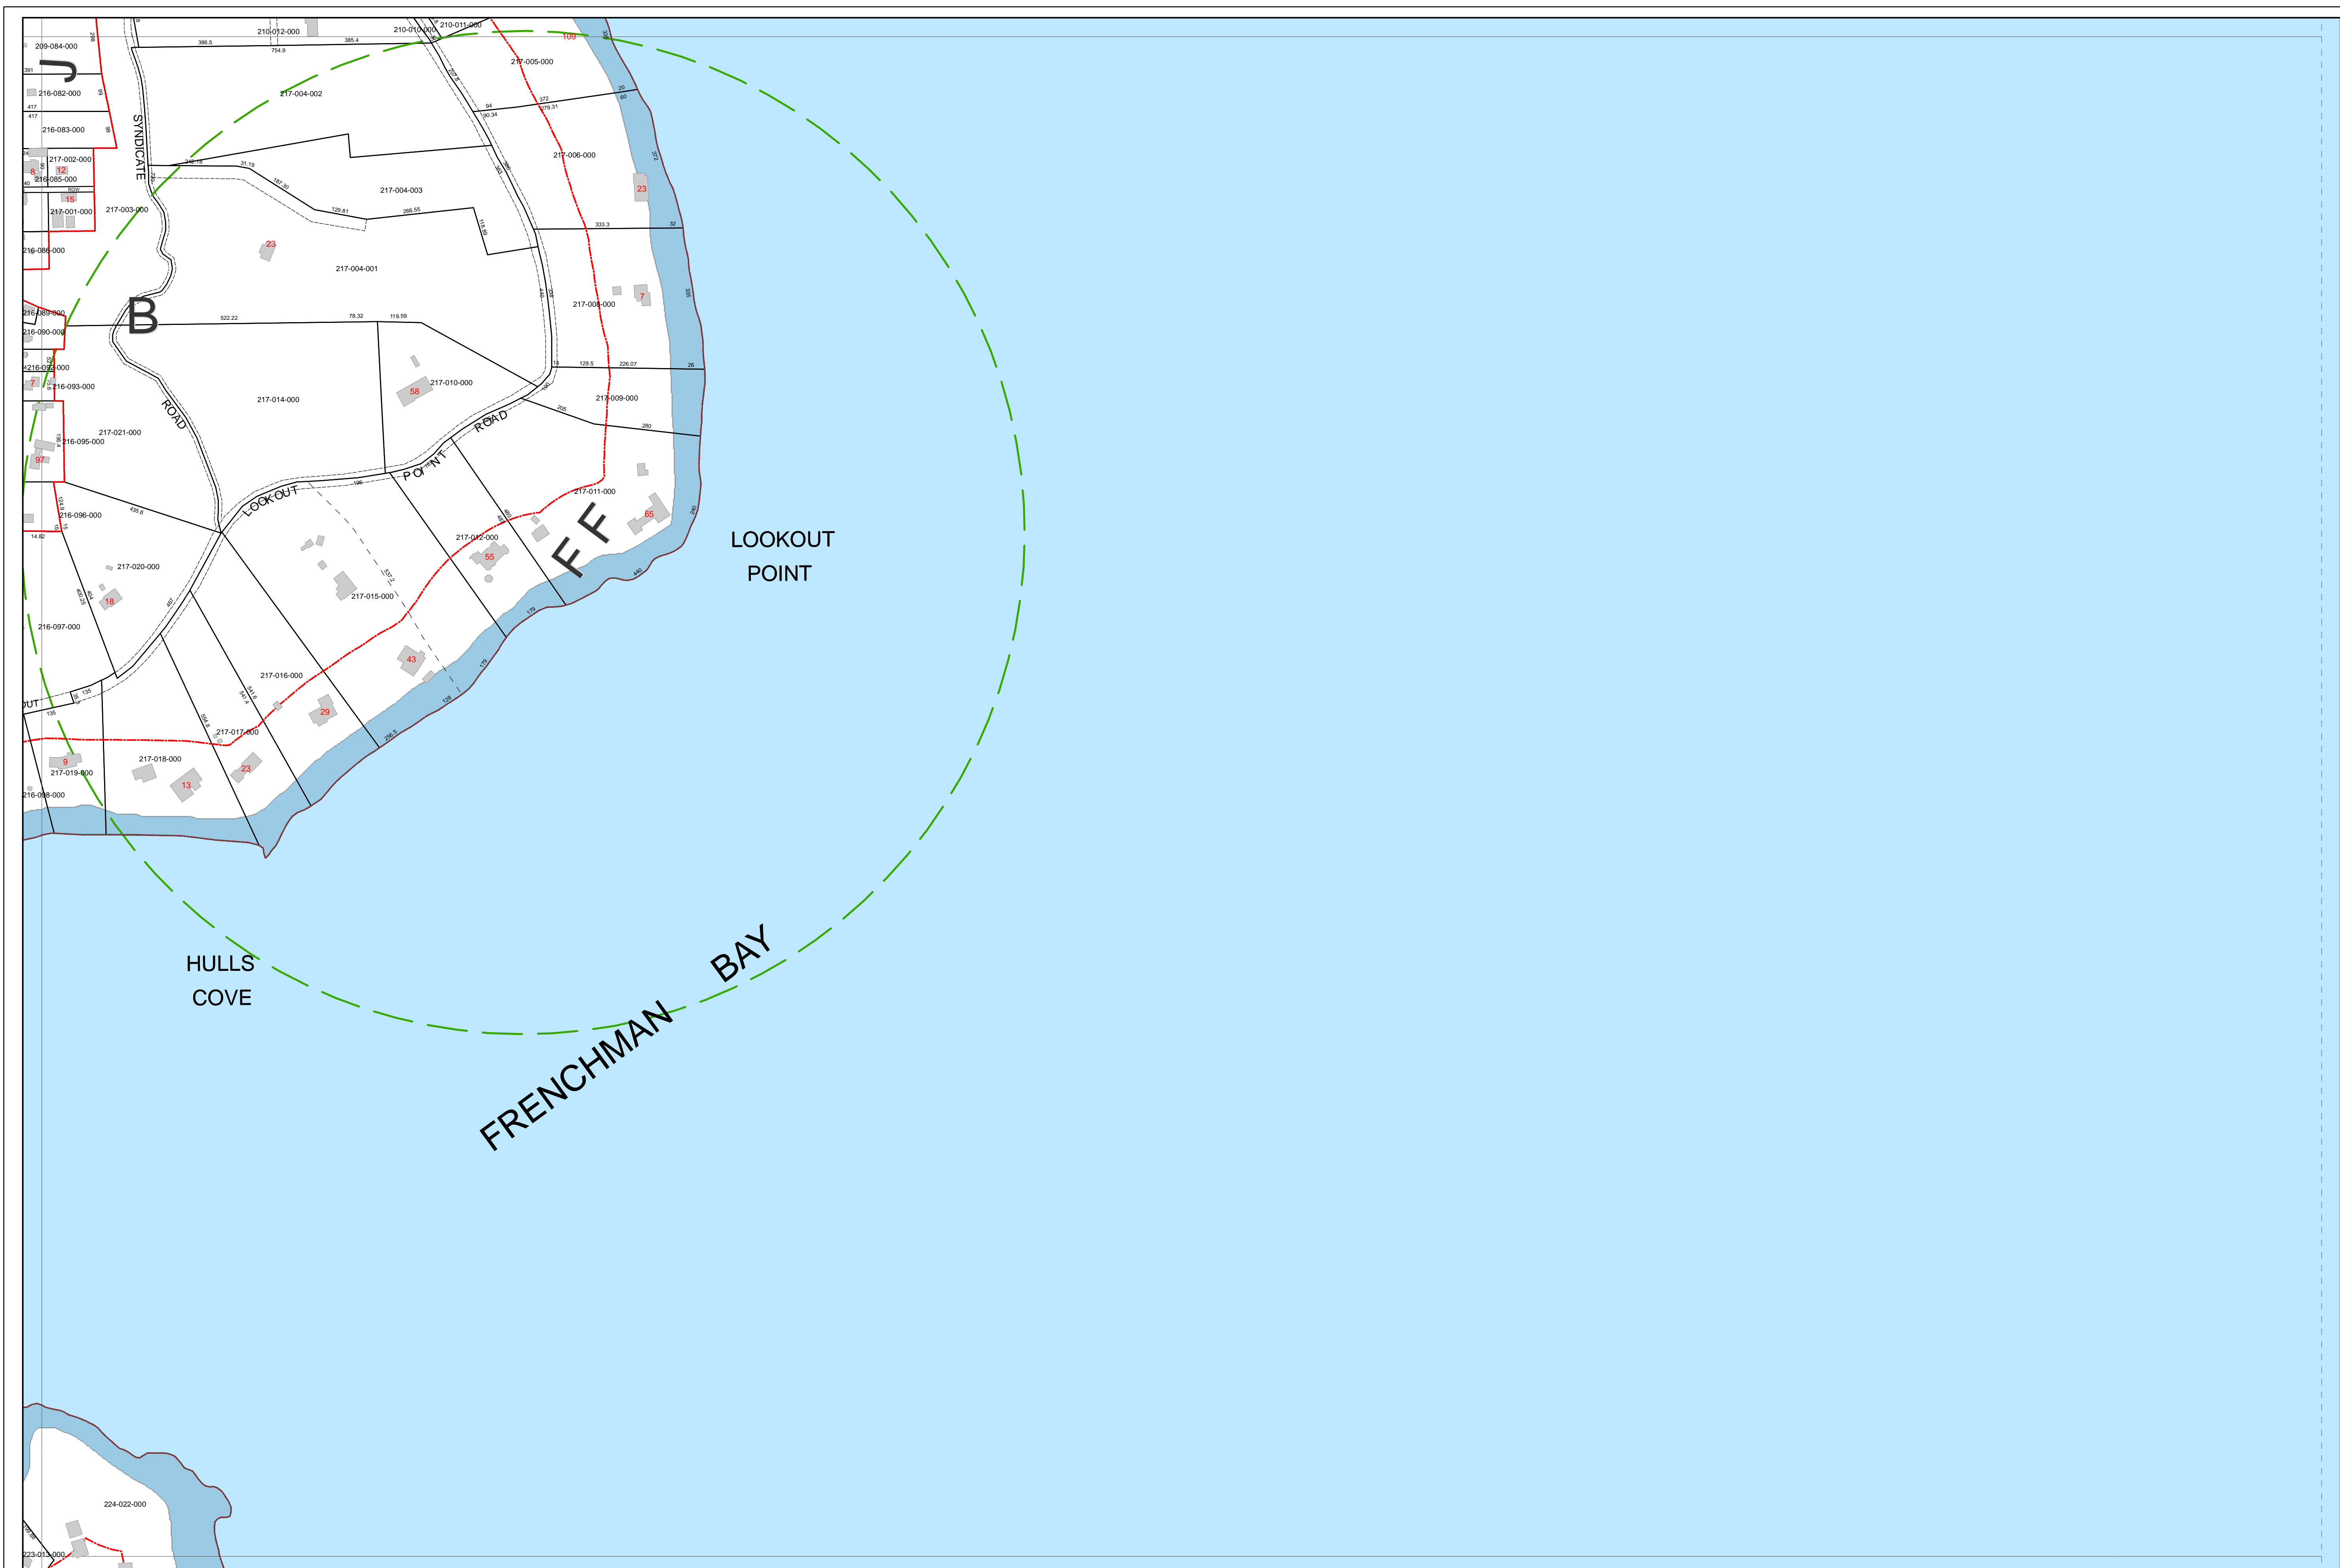

TOWN OF  
BAR HARBOR  
HANCOCK CO.  
MAINE

LEGEND

- Parcel Boundary
  - Right of Way
  - Historical Parcel Line
  - Stream
  - Lake or Pond
  - Building
  - Match Line
  - Zoning District Boundary
  - 911 Property Address
- FEMA DISTRICT**
- |    |    |
|----|----|
| A  | VE |
| AE | X  |

LOCATION

**DISCLAIMER**  
Tax maps are compiled from aerial photography, existing surveys, deeds, and landowner's descriptions. They are to be used for assessment purposes only, and not for conveyance.