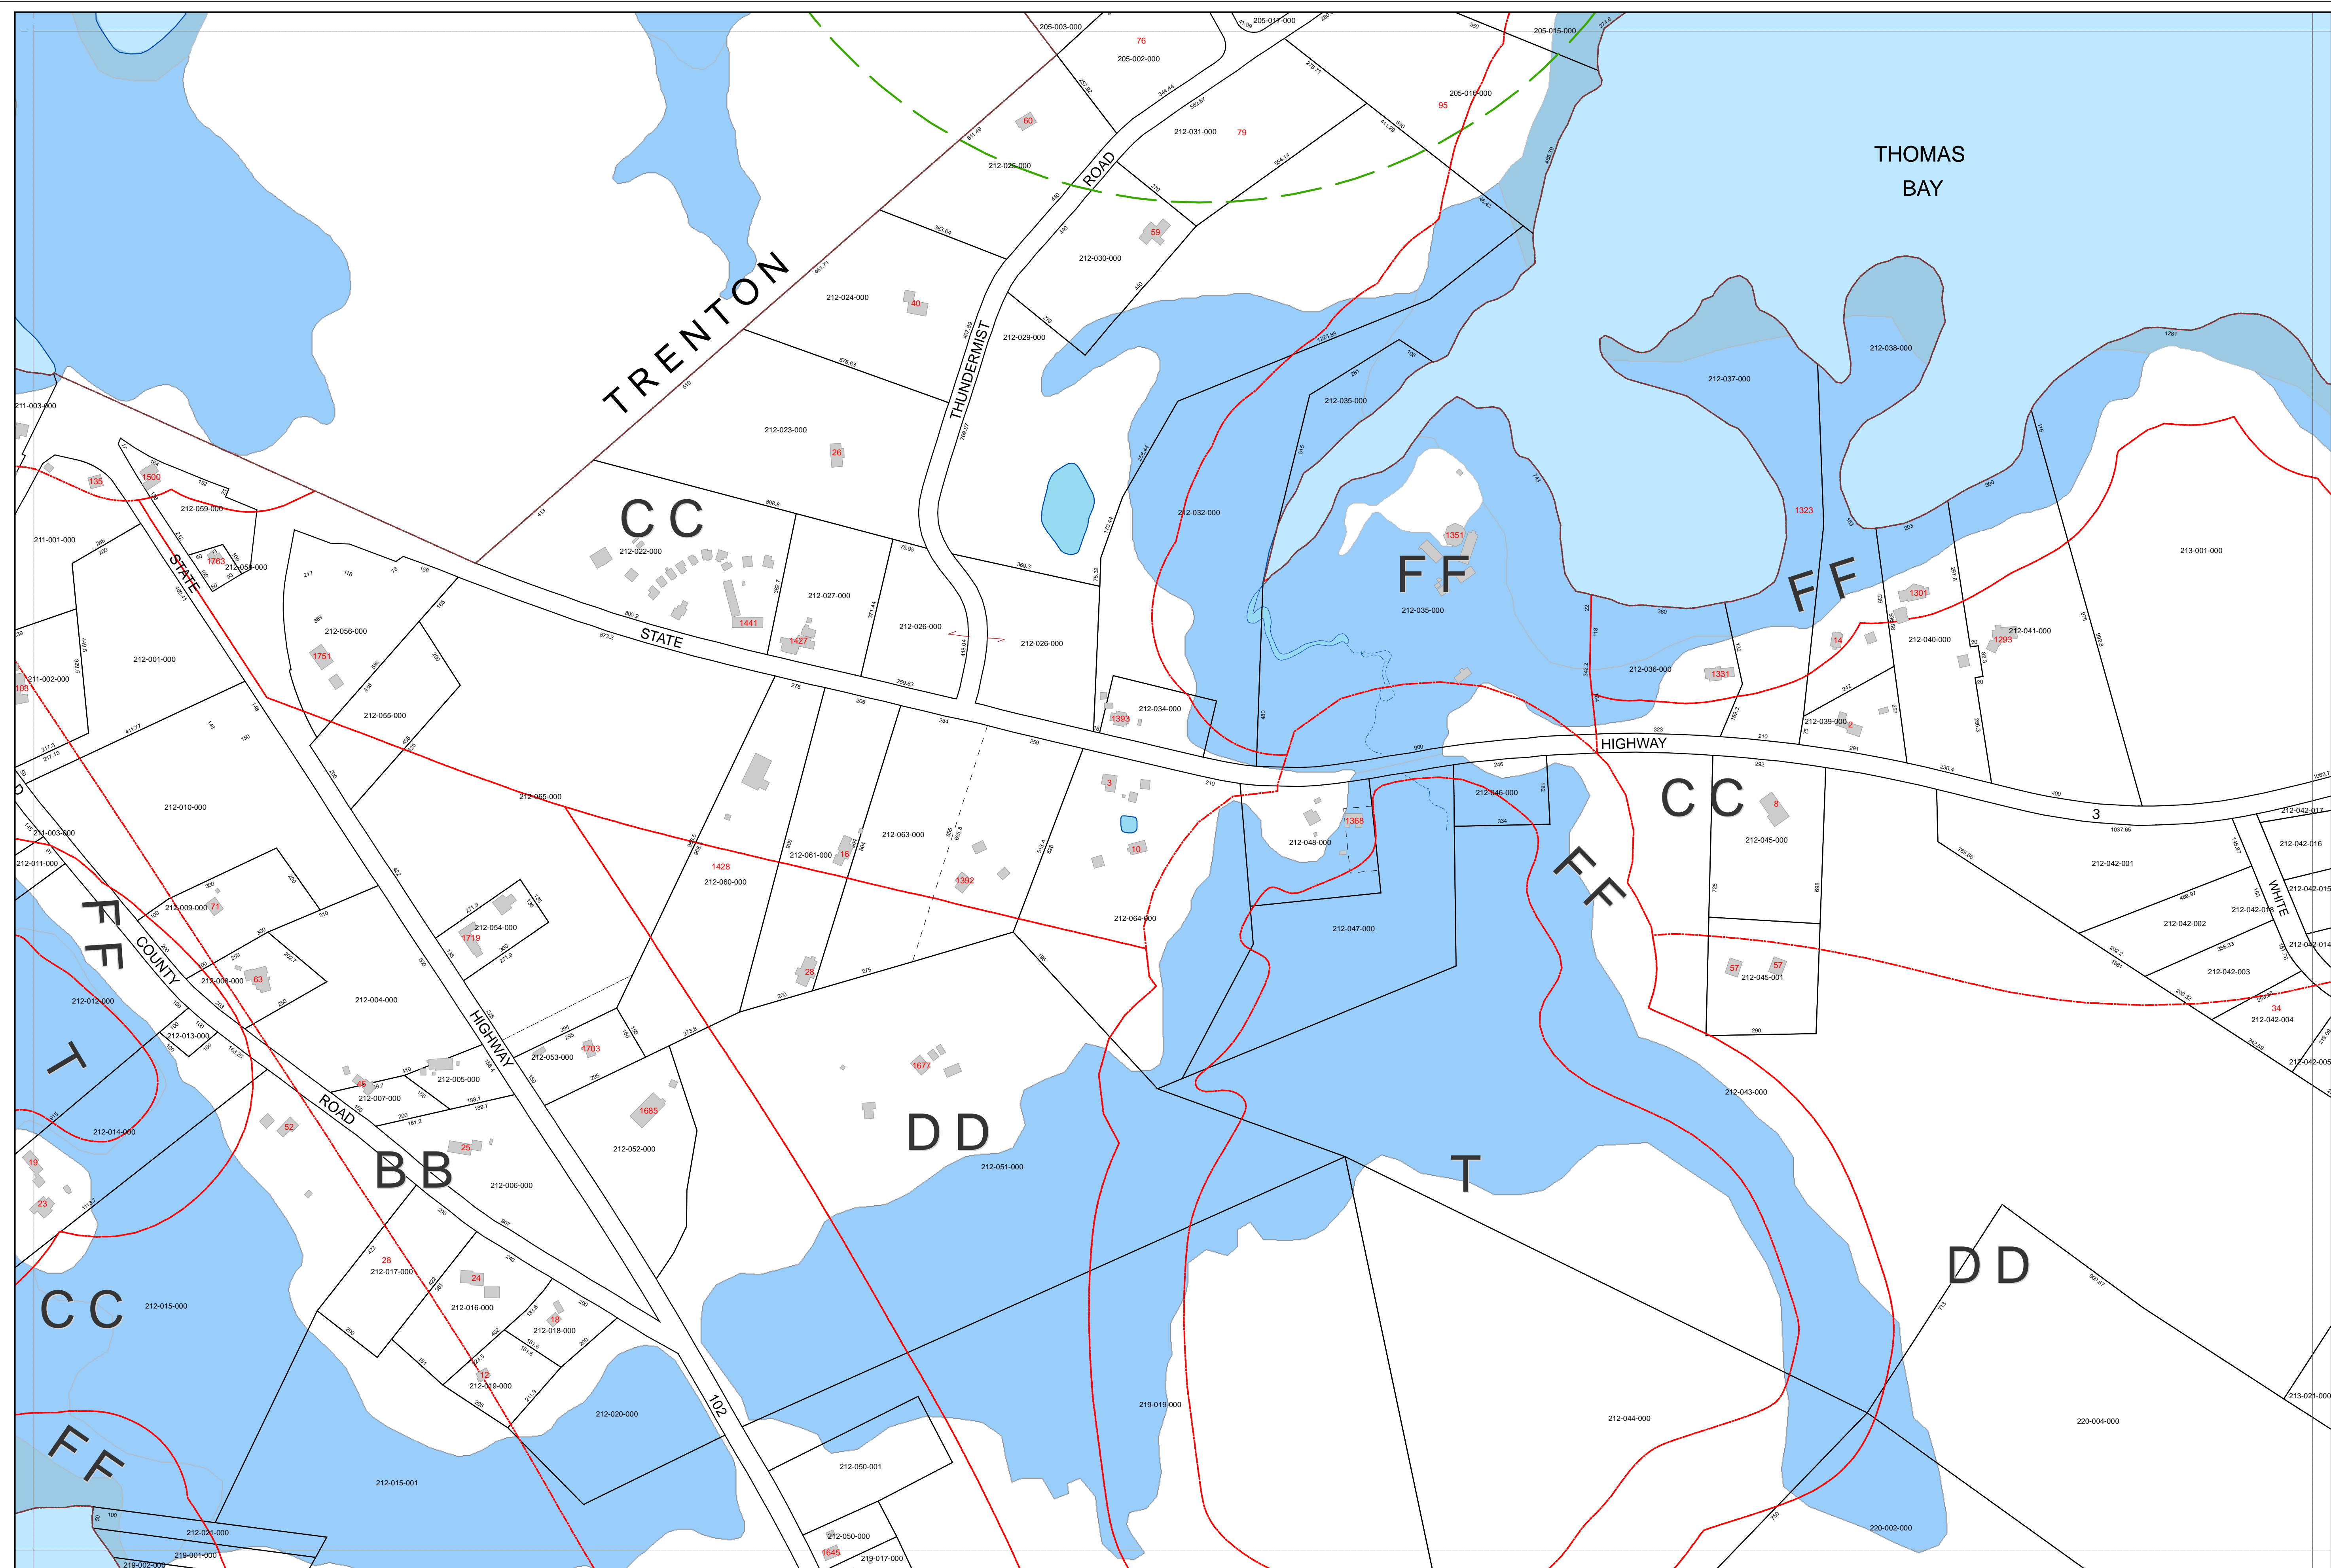

**TOWN OF
BAR HARBOR**
HANCOCK CO.
MAINE

LEGEND

- Parcel Boundary
 - Right of Way
 - Historical Parcel Line
 - Stream
 - Lake or Pond
 - Building
 - Match Line
 - Zoning District Boundry
 - 911 Property Address
- FEMA DISTRICT**
- | | |
|--|--|
| | |
| | |

LOCATION

DISCLAIMER
Tax maps are compiled from aerial photography, existing surveys, deeds, and landowner's descriptions. They are to be used for assessment purposes only, and not for conveyance.

**2019
212**